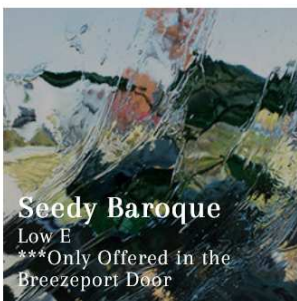

Glass Options

Clear Beveled
(privacy rating 1)

Flemish
(privacy rating 5)

Glue Chip
Low E

(privacy rating 7)

Rain
(privacy rating 9)

(privacy rating 7)

Fluted

(privacy rating 8)

Grain

(privacy rating 9)

Sandblast

White Laminated

(privacy rating 9)

Seedy Baroque
Low E
***Only Offered in the
Breezeport Door

(privacy rating 5)

Standard Glass Options

These 2 options are our most common glass options offered on almost all of our doors throughout our collections within the catalog.

- Clear Beveled
- Flemish

- Seedy Baroque

*Only offered in the Breezeport Door