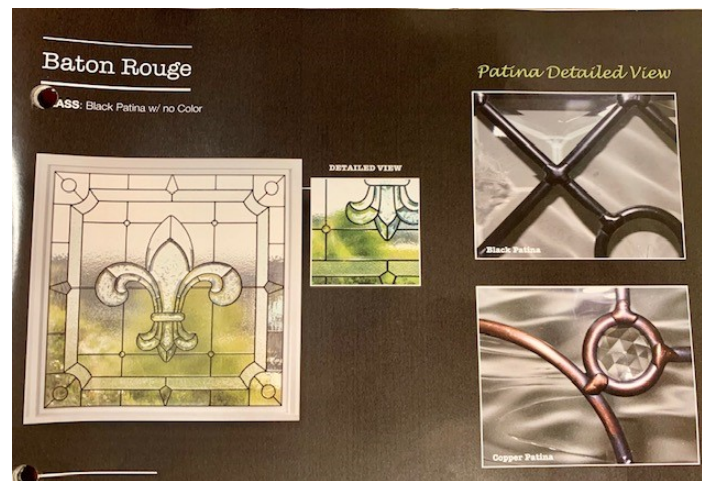

## Bridgeport

Frame Size: 47 1/2" x 47 1/2"  
RO: 48" x 48"  
Jamb Size: 4 9/16" or 6 9/16"

QTY:  
Color Glass: 9  
No Color Glass: 0

## Baton Rouge

Frame Size: 47 1/2" x 47 1/2"  
RO: 48" x 48"  
Jamb Size: 4 9/16" or 6 9/16"

QTY:  
Color Glass: Not Offered  
No Color Glass: 18

**\*\*LIMITED QUANTITIES\*\***  
**\*\*WHILE SUPPLIES LAST\*\***