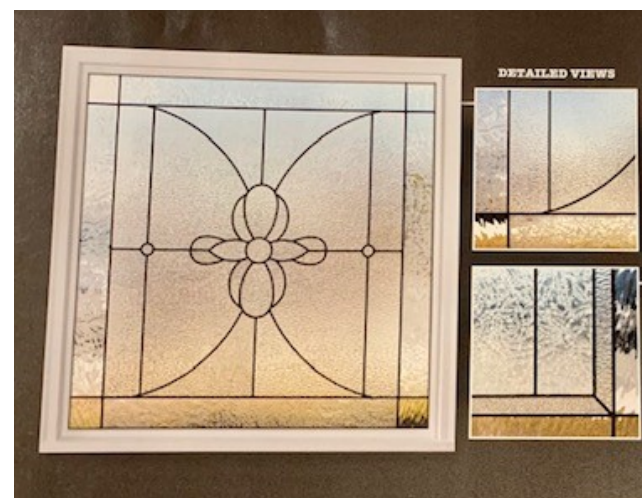

## Berkleigh

Frame Size: 47 1/2" x 47 1/2"

RO: 48" x 48"

Jamb Size: 4 9/16" or 6 9/16"

QTY:

Color Glass: **Not Offered**

No Color Glass: **5**

## Boneau Aqualite

Frame Size: 47 1/2" x 47 1/2"

RO: 48" x 48"

Jamb Size: 4 9/16" or 6 9/16"

QTY:

Color Glass: **Not Offered**

No Color Glass: **4**