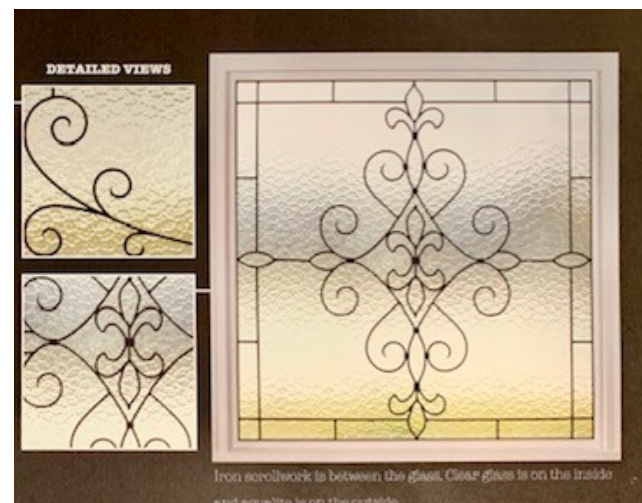

## Boneau Aqualite

Frame Size: 47 1/2" x 47 1/2"

RO: 48" x 48"

Jamb Size: 4 9/16" or 6 9/16"

QTY:

Color Glass: **Not Offered**

No Color Glass: **4**

## Gilford Aqualite

Frame Size: 47 1/2" x 47 1/2"

RO: 48" x 48"

Jamb Size: 4 9/16" or 6 9/16"

QTY:

Color Glass: **Not Offered**

No Color Glass: **4**

Please reach out to your Local DSA Door Dealer if you have questions or would like to place an order