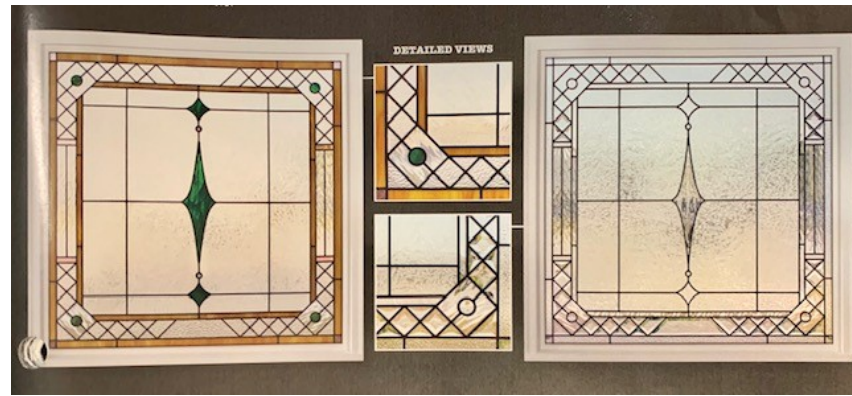

Discontinued DSA Bath Windows

Greenwich

Frame Size: 47 1/2" x 47 1/2"
RO: 48" x 48"
Jamb Size: 4 9/16" or 6 9/16"

QTY:
Color Glass: 46
No Color Glass: 18

Bellwood

Frame Size: 47 1/2" x 47 1/2"
RO: 48" x 48"
Jamb Size: 4 9/16" or 6 9/16"

QTY:
Color Glass: 17
No Color Glass: 5